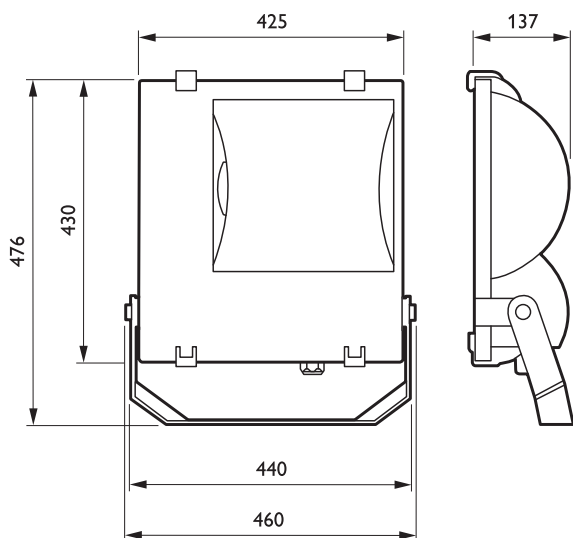

Dimensional drawing

SWF331 1xSON-T400W S

© 2014 Koninklijke Philips N.V. (Royal Philips)
All rights reserved.

Specifications are subject to change without notice. Trademarks are the property of Koninklijke Philips N.V. (Royal Philips) or their respective owners.

www.philips.com/lighting

2014, April 11
data subject to change